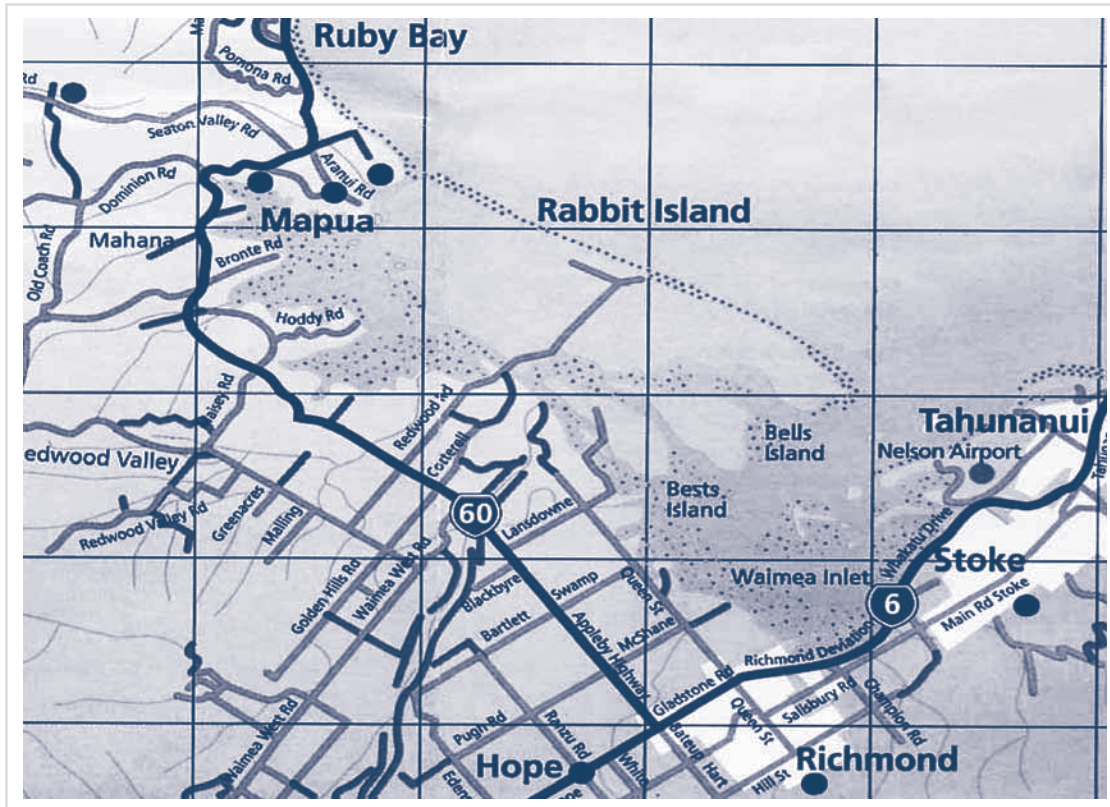

· HAPAKELE HOUSE ·

NELSON · NEW ZEALAND

Directions for travel from Nelson Airport to Hapakele House:

1. After leaving the terminal travel to the **second roundabout** and turn **right** onto Quarantine Road.
2. Follow Quarantine Road for approximately one kilometre to the **second roundabout** and turn **right**. You are now on State Highway 6 (SH6) Whakatu Drive.
3. Follow **SH6** to Richmond, where you will come to an intersection with traffic lights. Continue on through these traffic lights until you reach the next roundabout.
4. At this roundabout, turn **right** onto SH60 (Appleby Highway) and continue on for 15.6 kms, until you come to **Seaton Valley Road** on your left as you descend a small hill. Directly opposite the turn off is a large old shed (see map below). If you go past the turnoff continue on about 200 meters to some traffic islands, turn right and you will find plenty of area to turn around and retrace your steps.

Escape the cares of the world
for a weekend or a week ...

explore

· HAPAKELE HOUSE ·

NELSON · NEW ZEALAND

5. Travel along Seaton Valley Road for approximately 2 kms then turn **right** on to **Old Coach Road**. For the first 600 meters the road is sealed then changes onto a gravel surface. Travel 1 kilometre on the gravel and you have reached Hapakele House located on the right side of the road and down a driveway.

· HAPAKELE · HOUSE

700 Old Coach Road, Upper Moutere
Nelson, New Zealand

Turn right here onto Old Coach Road

Large shed

Contact:

Kay and Richard Holland, PO Box 11, Mapua, Nelson, New Zealand

Tel/Fax: +64 3 540 2505