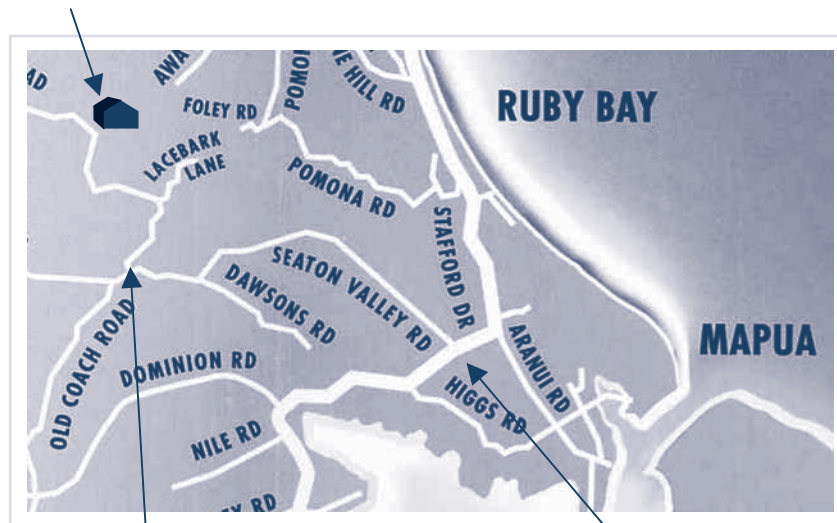

· HAPAKELE HOUSE ·

NELSON · NEW ZEALAND

Directions for travel from Nelson Airport to Hapakele House:

1. After leaving the terminal travel to the **second roundabout** and turn **right** onto Quarantine Road.
2. Follow Quarantine Road for approximately one kilometre to the **second roundabout** and turn **right**. You are now on State Highway 6 (SH6) Whakatu Drive.
3. Follow **SH6** to Richmond, where you will come to an intersection with traffic lights. Continue on through these traffic lights until you reach the next roundabout.
4. At this roundabout, turn **right** onto SH60 (Appleby Highway) and continue on for 15.6 kms, until you come to **Seaton Valley Road** on your left as you descend a small hill. Directly opposite the turn off is a large old shed (see map below). If you go past the turnoff continue on about 200 meters to some traffic islands, turn right and you will find plenty of area to turn around and retrace your steps.

Escape the cares of the world
for a weekend or a week ...

explore

· HAPAKELE HOUSE ·

NELSON · NEW ZEALAND

5. Travel along Seaton Valley Road for approximately 2 kms then turn **right** on to **Old Coach Road**. For the first 600 meters the road is sealed then changes onto a gravel surface. Travel 1 kilometre on the gravel and you have reached Hapakele House located on the right side of the road and down a driveway.

· HAPAKELE · HOUSE

700 Old Coach Road, Upper Moutere
Nelson, New Zealand

Turn right here onto Old Coach Road

Large shed

Contact:

Kay and Richard Holland, PO Box 11, Mapua, Nelson, New Zealand

Tel/Fax: +64 3 540 2505