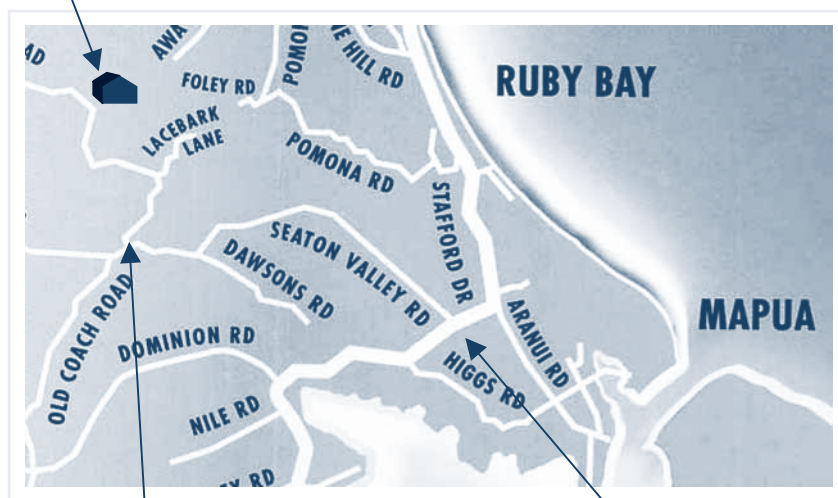

· HAPAKELE HOUSE ·

NELSON · NEW ZEALAND

Directions for travel from Nelson Airport to Hapakele House:

1. After leaving the terminal travel to the **second roundabout** and turn **right** onto Quarantine Road.
2. Follow Quarantine Road for approximately one kilometre to the **second roundabout** and turn **right**. You are now on State Highway 6 (SH6) Whakatu Drive.
3. Follow SH6 to Richmond, where you will come to an intersection with traffic lights. Continue on through these traffic lights until you reach the next roundabout.
4. At this roundabout, turn **right** onto SH60 (Appleby Highway) and continue on for 15.6 kms, until you come to **Seaton Valley Road** on your left as you descend a small hill. Directly opposite the turn off is a large old shed (see map below). If you go past the turnoff continue on about 200 meters to some traffic islands, turn right and you will find plenty of area to turn around and retrace your steps.

Escape the cares of the world
for a weekend or a week ...

explore

· HAPAKELE HOUSE ·

NELSON · NEW ZEALAND

5. Travel along Seaton Valley Road for approximately 2 kms then turn **right** on to Old Coach Road. For the first 600 meters the road is sealed then changes onto a gravel surface. Travel 1 kilometre on the gravel and you have reached Hapakele House located on the right side of the road and down a driveway.

· HAPAKELE · HOUSE

700 Old Coach Road, Upper Moutere,
Nelson, New Zealand

Turn right here onto Old Coach Road

Large shed

Contact:

158 Stage Coach Road, Upper Moutere, Nelson, New Zealand

Tel: +64 3 540 3884