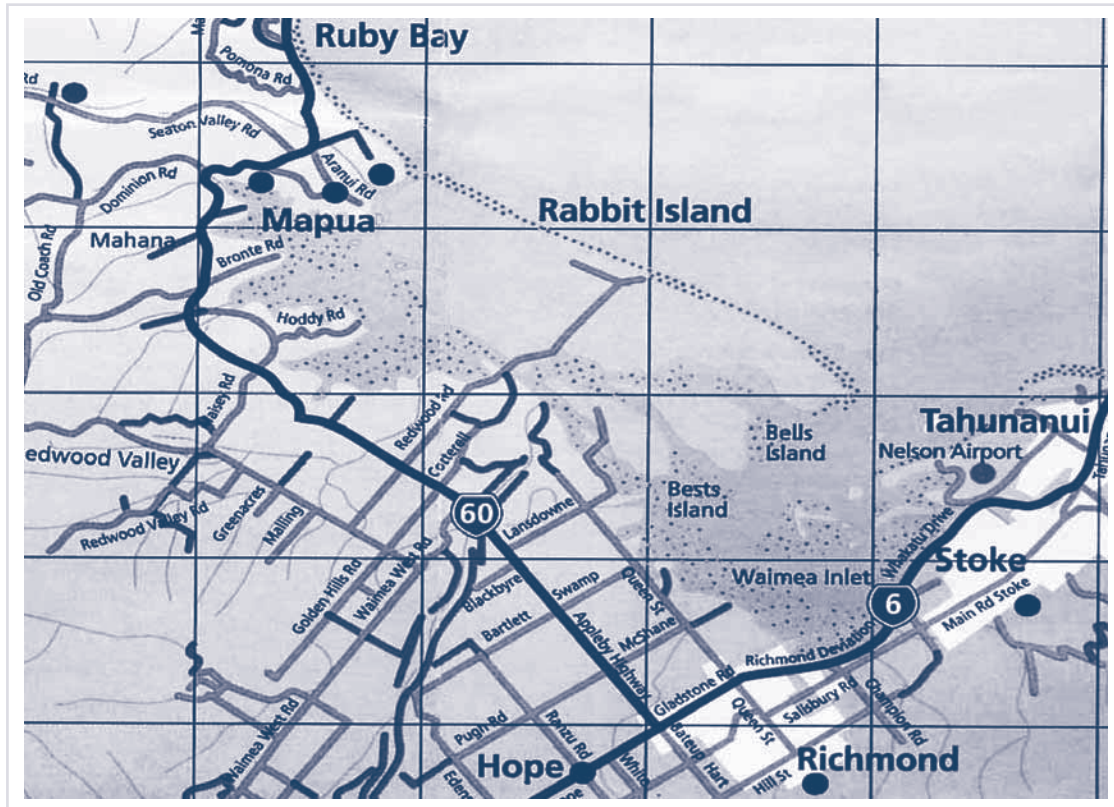

· HAPAKELE HOUSE ·

NELSON · NEW ZEALAND

Directions for travel from Nelson Airport to Hapakele House:

1. After leaving the terminal travel to the **second roundabout** and turn **right** onto Quarantine Road.
2. Follow Quarantine Road for approximately one kilometre to the **second roundabout** and turn **right**. You are now on State Highway 6 (SH6) Whakatu Drive.
3. Follow SH6 to Richmond, where you will come to an intersection with traffic lights. Continue on through these traffic lights until you reach the next roundabout.
4. At this roundabout, turn **right** onto SH60 (Appleby Highway) and continue on for 15.6 kms, until you come to **Seaton Valley Road** on your left as you descend a small hill. Directly opposite the turn off is a large old shed (see map below). If you go past the turnoff continue on about 200 meters to some traffic islands, turn right and you will find plenty of area to turn around and retrace your steps.

Escape the cares of the world
for a weekend or a week ...

explore

· HAPAKELE HOUSE ·

NELSON · NEW ZEALAND

5. Travel along Seaton Valley Road for approximately 2 kms then turn **right** on to Old Coach Road. For the first 600 meters the road is sealed then changes onto a gravel surface. Travel 1 kilometre on the gravel and you have reached Hapakele House located on the right side of the road and down a driveway.